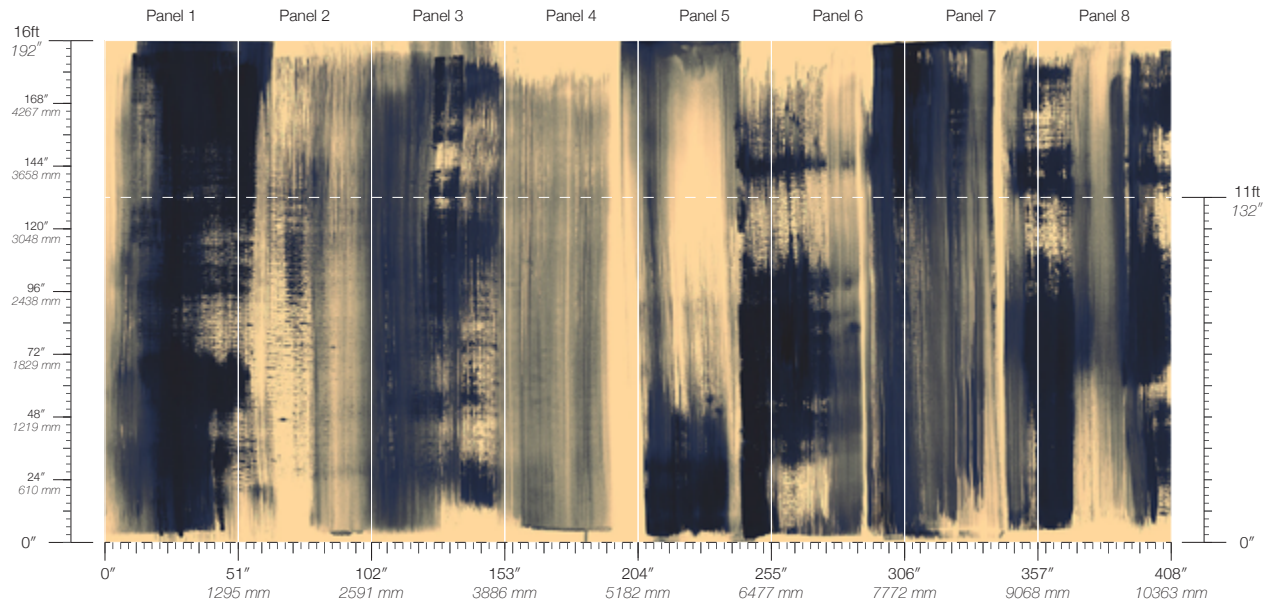

Noir Silk

Suitable for residential and commercial projects

COLOR
Silk

STOCK
Made to order

REPEAT
Non-repeating

CONTACT
sales@calicowallpaper.com
+1 718 243 1705
57 Lispenard Street
New York, NY 10013 USA

ITEM
4306

MINIMUM
1 panel

LEAD TIME
4 weeks to print

CONTENT
Type II PVC Free

MAINTENANCE
Water-based cleanser

ORIGIN
USA

DISCLAIMER
Panel maps represent mural
artwork only. Reference the
physical sample for color
and texture.

PANEL WIDTH
51" / 1295 mm trimmed

FLAMMABILITY
ASTM E84 Adhered Class A

DETAILS
Custom options available

PANEL HEIGHT
132" / 3353 mm standard
192" / 4877 mm standard

ENVIRONMENTAL
Recycled Content, Phthalate Free
Low VOC, HPD Available

PRICE
Available upon request